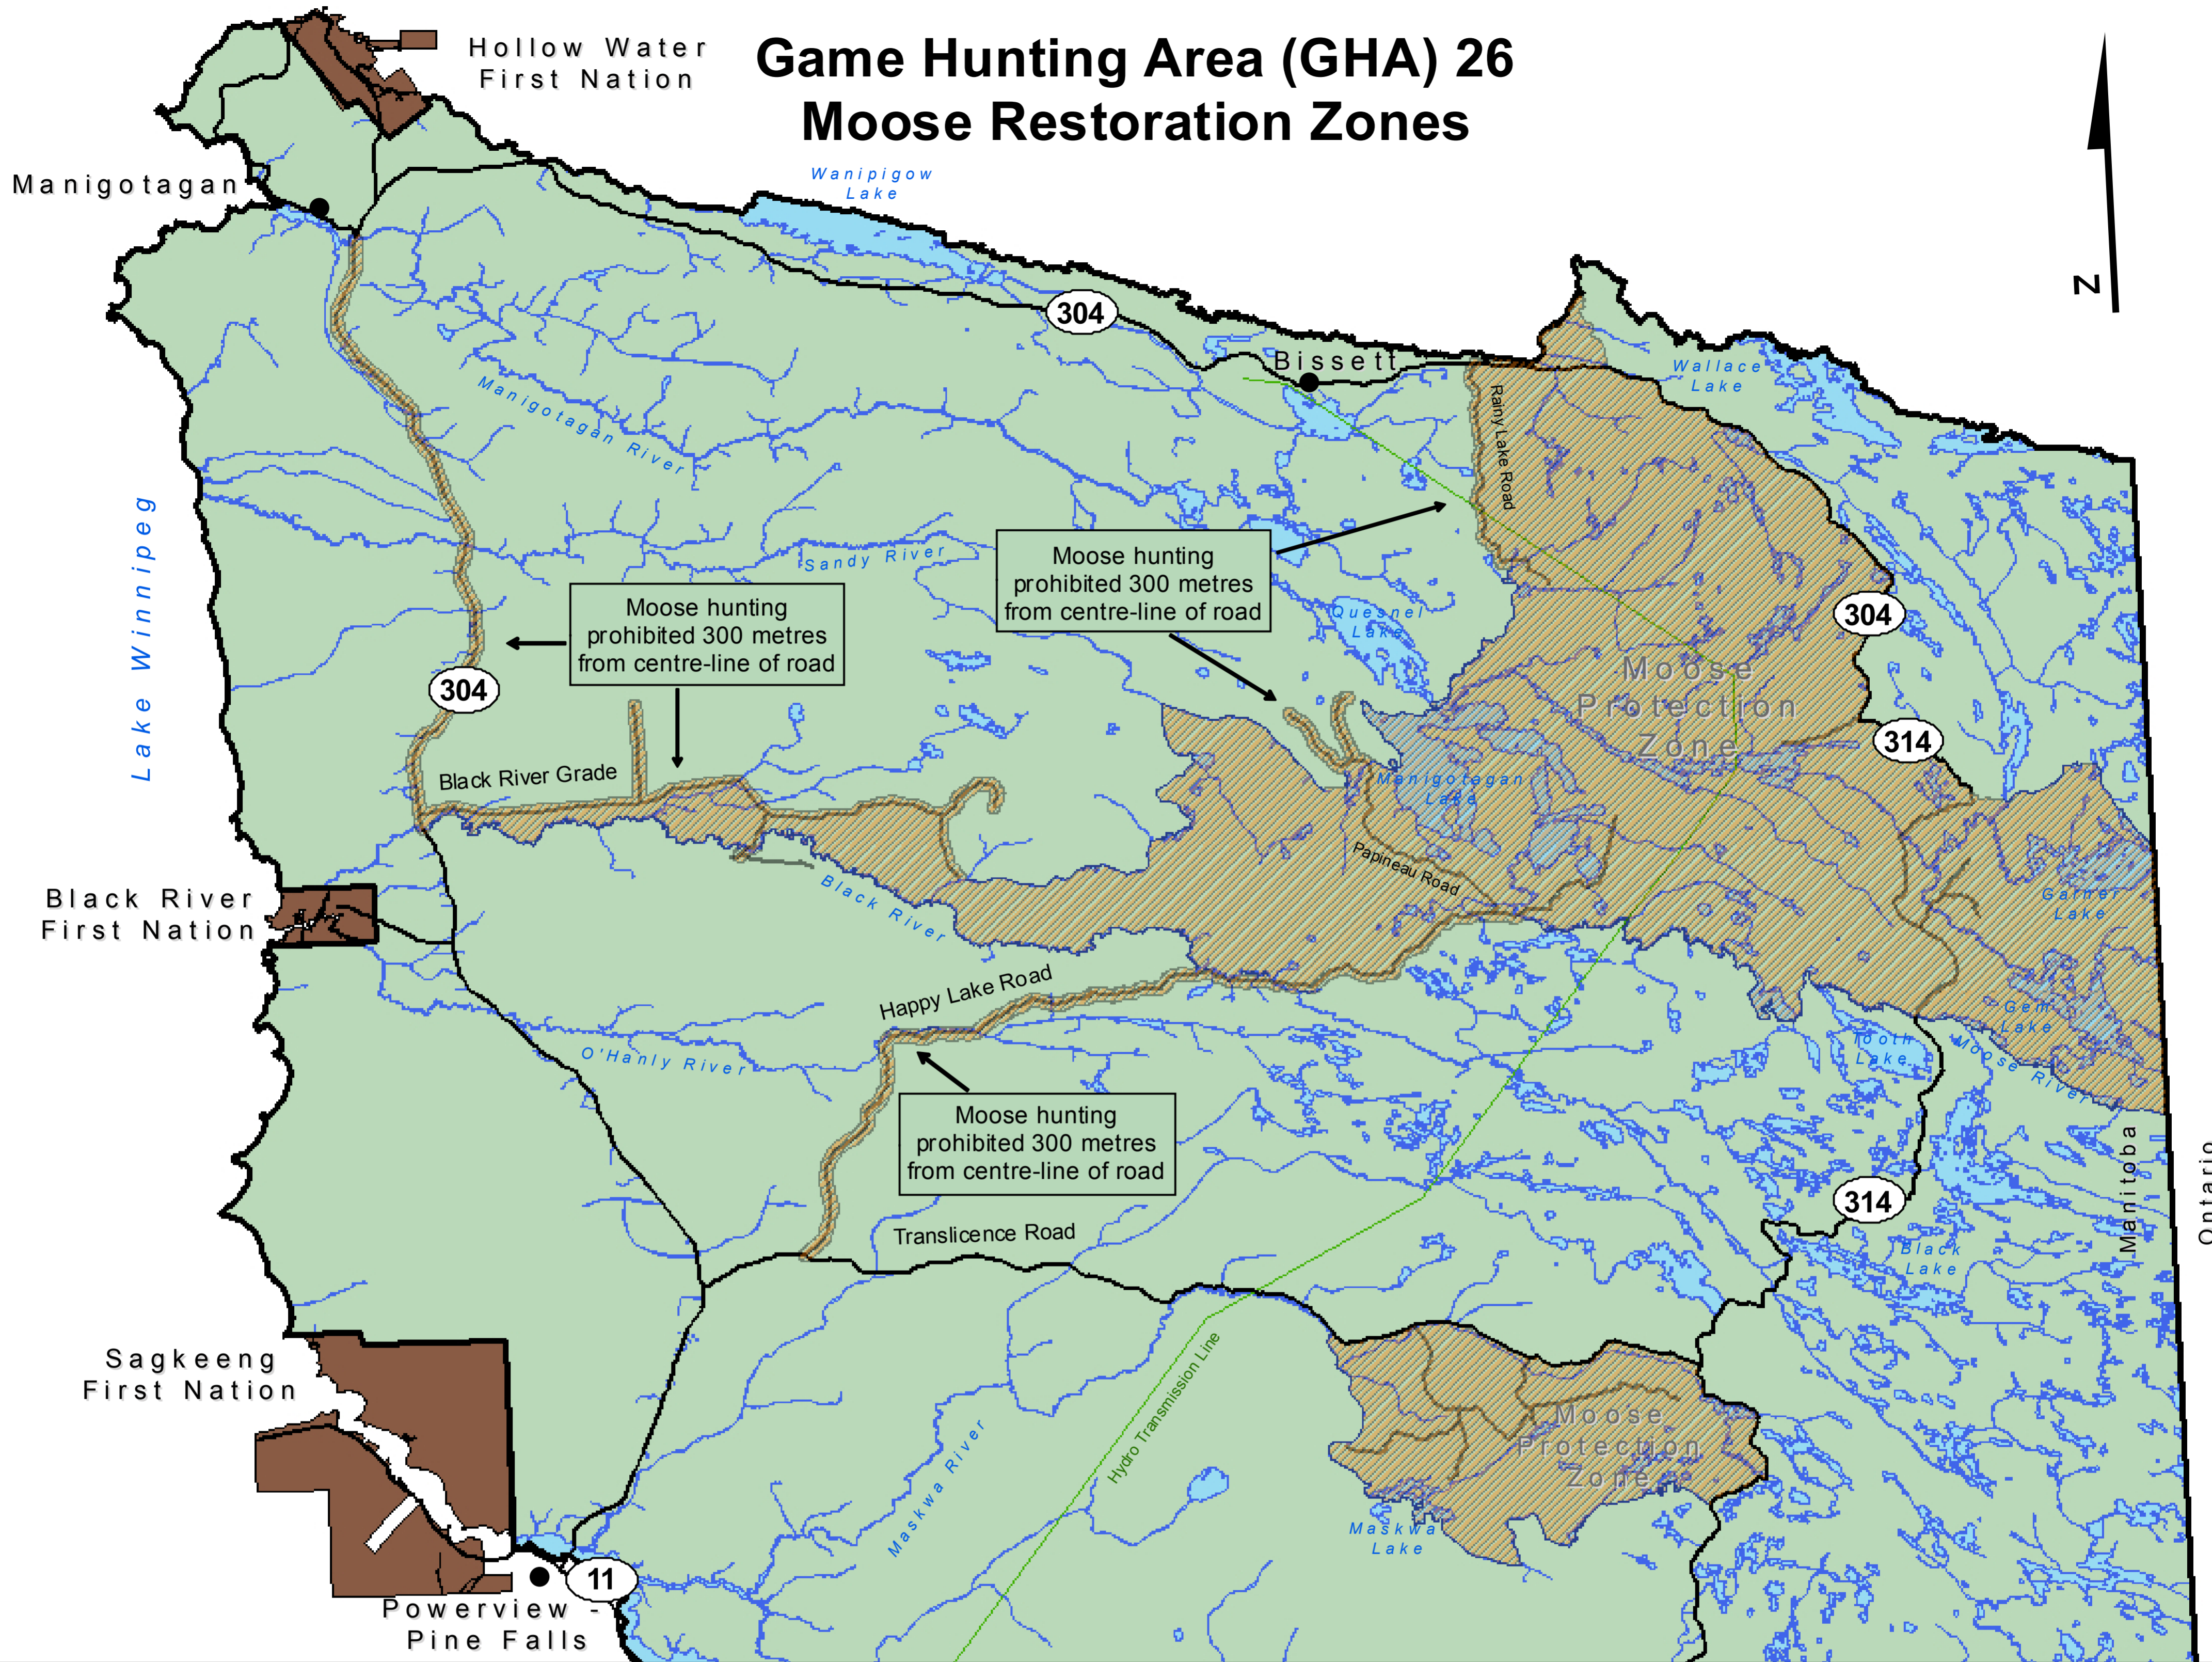

Game Hunting Area (GHA) 26 Moose Restoration Zones

Game Hunting Area (GHA) 26 Moose Restoration Zones

- Moose Conservation Zone - Licenced Moose Hunting Prohibited
- Moose Protection Zone - All Moose Hunting Prohibited

Where is indicated, moose hunting is prohibited 300 metres from centre-line of road.